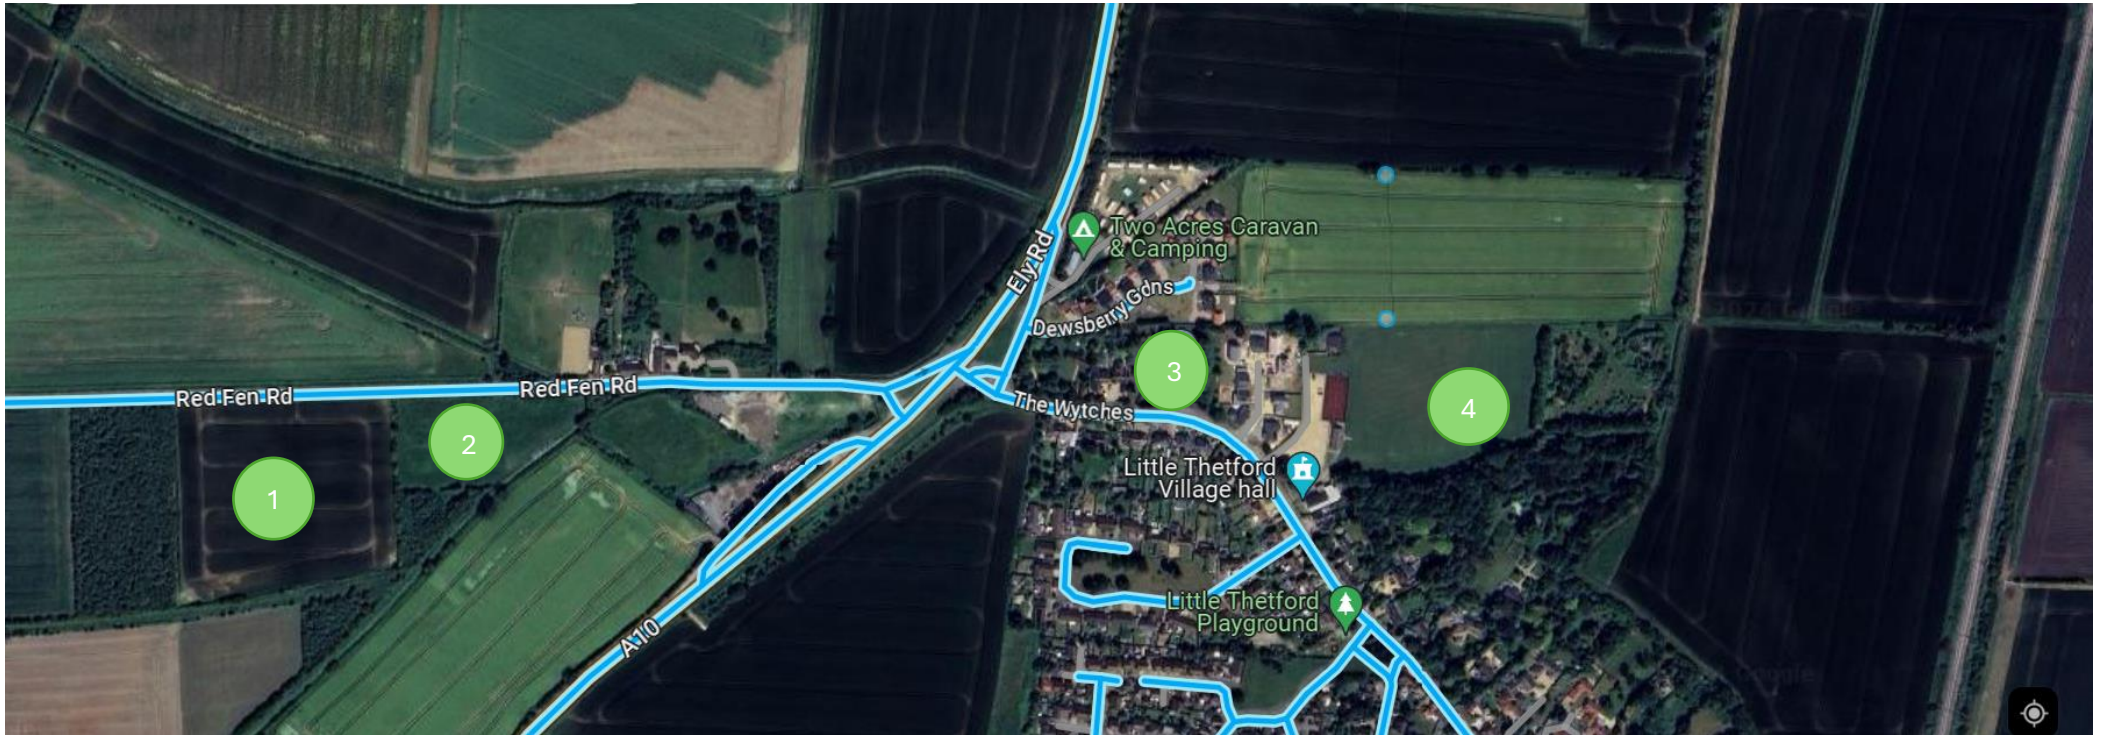

LITTLE THETFORD COUNCIL BUILDINGS & LAND AUGUST 2024

KEY:

1. 10.6 acres of agricultural land
2. 'old football field' – horse grazing
3. Cemetery
4. Car park/ MUGA/ sports field/ pre-school (leased facility)/ conservation area/ pavilion/ changing rooms